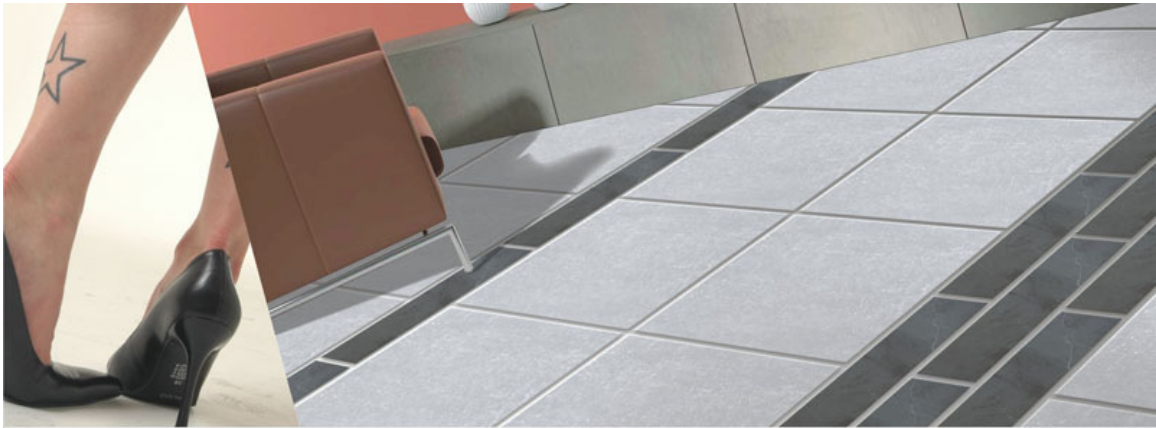

P902

24"x24"
610 x 610 mm

Quality 24"x24"

FACE
PORCELAIN

Rustic Collection