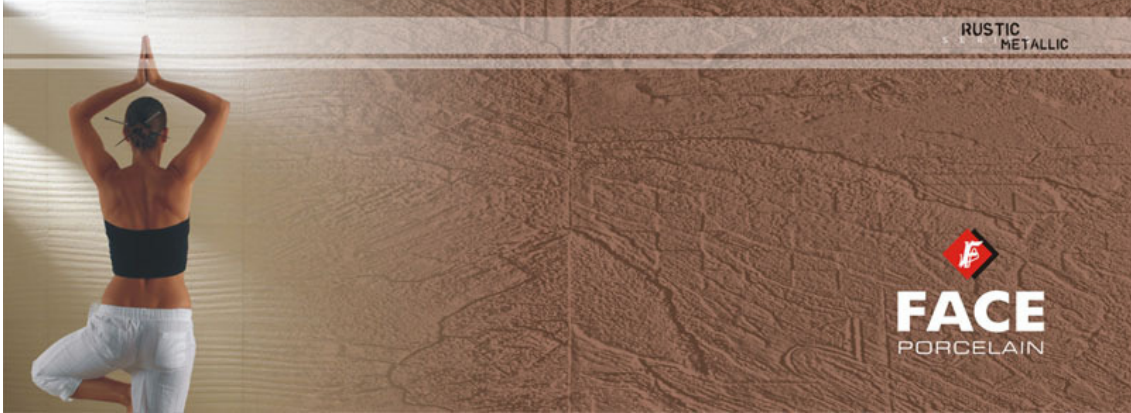

RUSTIC
METALLIC

FACE
PORCELAIN

Technical Specifications

ADVANTAGES OF FACE RUSTIC SERIES

- The low porosity.
- Scratch proof.
- Innovative designs
- Resistance to thermal variations
- High resistance to staining and chemicals
- Good electric insulator.
- High resistance to abrasion
- Highly hygienic
- Easy to cleaning and maintenance
- Resistance to frost
- Resistance to fire