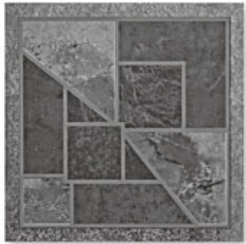

FACE
PORCELAIN

Rustic Collection

P903

24"x24"
610 x 610 mm

FACE
PORCELAIN

Rustic Collection

P904

24"x24"
610 x 610 mm