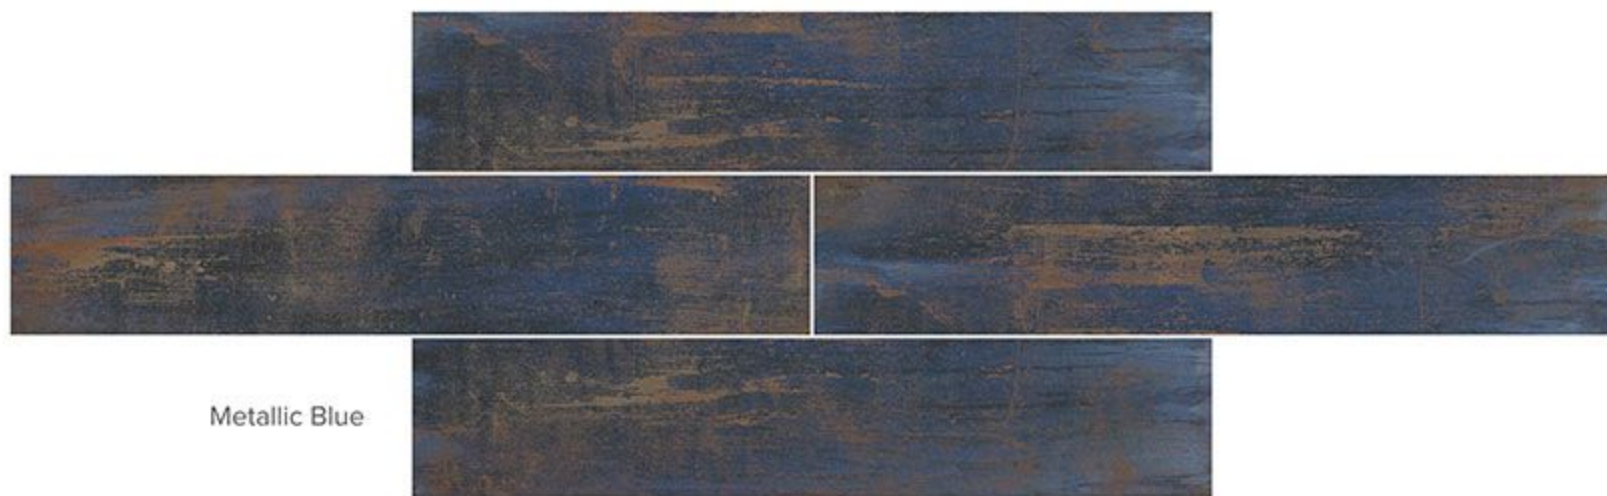

SORISO is collection of wood effect floor coverings, all beautifully replicated to give the appearance of natural textures to enhance your home's interior. Drawing inspiration from various wood species finishes, including rustic reclaimed planks to smooth contemporary tiles, SORISO has a design to suit every room in your home.

Natural Wood

That Brings Your Projects To Life

Metallic
SERIES

200 X 1000 MM

WOOD STRIP
200x1000MM

HD | DIGITAL
TILES

Metallic Blue

WOOD STRIP
200x1000MM

HD | DIGITAL
TILES

Metallic Cooper

WOOD STRIP
200x1000MM

HD | DIGITAL
TILES

Metallic Brown

The background of the entire image is a dark gray color with a faint, light gray pattern of irregular, vein-like shapes, characteristic of travertine stone. The pattern is most prominent in the lower half of the image.

Classic Travertine

Grey Travertine

WOOD STRIP
200x1000MM

HD | DIGITAL
TILES

Tascany Travertine

Arc
SERIES

200 X 1000 MM